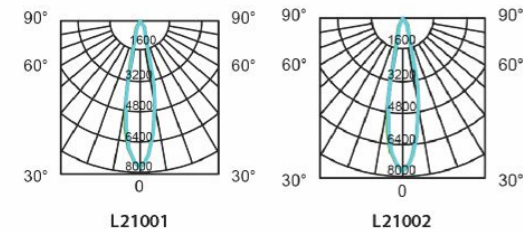

LED Series - RECESSED DOWNLIGHT

L21070

L22070

Product Specification

Lamp	: PHILIPS
Driver	: Remoted
Input Voltage	: 30 - 40 V
Beam Angel	: 15° / 24° / 36°
Color Temperature	: 2700K, 3000K, 4000K, 5000K
Material	: Die Cast Aluminium
Colour	: Sand White, Sand Black

Light Distribution Curve

Type	Power (W)	CRI (Ra)	Dimension (mm)				Hole Cut (mm)
			W	W1	D	H	
L 21070	20	>80	112	112	100	126	L104 x W104
L 22070	20	>80	242	112	230	126	L234 x W104