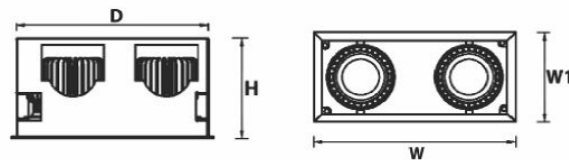

LED Series - RECESSED DOWNLIGHT

L21070

L22070

Product Specification

Lamp	: PHILIPS
Driver	: Remoted
Input Voltage	: 30 - 40 V
Beam Angel	: 15° / 24° / 36°
Color Temperature	: 2700K, 3000K, 4000K, 5000K
Material	: Die Cast Aluminium
Colour	: Sand White, Sand Black

Light Distribution Curve

Type	Power (W)	CRI (Ra)	Dimension (mm)				Hole Cut (mm)
			W	W1	D	H	
L 21070	20	>80	112	112	100	126	L104 x W104
L 22070	20	>80	242	112	230	126	L234 x W104