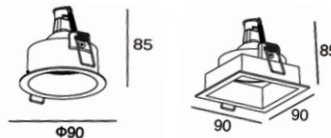

Dimension (mm)

Equipment

Lamp	Light Output	Lamp Wattage	Module efficacy	Replaced Wattage	Color Temp	CRI	Lfe Time	Degre	Dimmable
	lm	W	lm/W	W	K	Ra	hrs	°	
Master LED	440	7	62	50	2700, 3000, 4000	90	40,000	15, 24, 36	Yes
Master LED	635	8	79	50	2700, 3000	80	40,000	24, 36	No
Master LED	240	4	60	35	2700, 3000	80	25,000	24, 36	No
Master LED	425	5.5	77	50	2700, 3000, 4000	80	25,000	24, 36	No