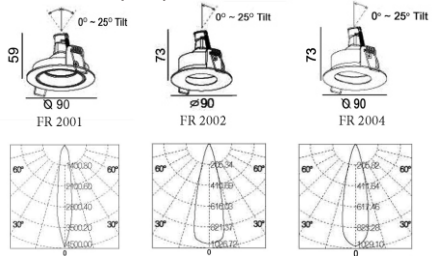

LED Spot Downlight *FR Series*

IP 20

FR 2001W

FR 2002W

FR 2003W

Product Specification

Type : FR 2001W , FR 2002W , FR 2003W
 Lamp : Master LED
 Halogen GU53
 Material : Die Casting Aluminium
 Finishing Procces : Powder Coating

Dimension (mm)

Equipment

Lamp	Light Output	Lamp Wattage	Module efficacy	Replaced Wattage	Color Temp	CRI	Lfe Time	Degre	Dimmable
	lm	W	lm/W	W	K	Ra	hrs	°	
Master LED	440	7	62	50	2700, 3000, 4000	90	40,000	15, 24, 36	Yes
Master LED	635	8	79	50	2700, 3000	80	40,000	24, 36	No
Master LED	240	4	60	35	2700, 3000	80	25,000	24, 36	No
Master LED	425	5.5	77	50	2700, 3000, 4000	80	25,000	24, 36	No

LED Spot Downlight *FR Series*

IP 20

FR 2004W

FR 2005W

Product Specification

Type : FR 2004W , FR 2005W
 Lamp : Master LED
 Halogen GU53
 Material : Die Casting Aluminium
 Finishing Procces : Powder Coating