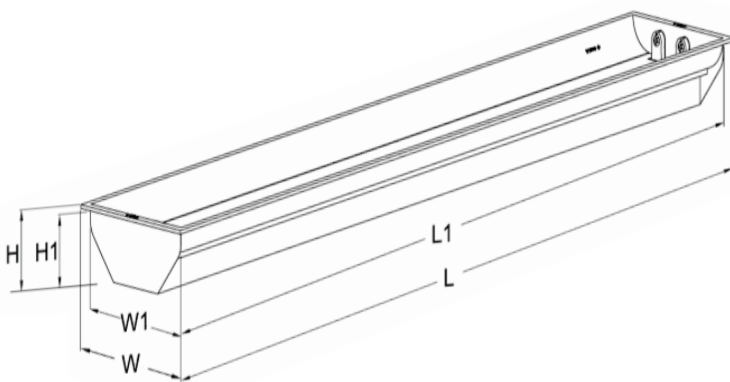

TKIB SAKA

Product Specification

- Lamp : TL LED PHILIPS / OSRAM / Samoris
TL-D 10W , 15W , 18W - 36W
- Gear : Electronic Ballast / Conventional Ballast
- Housing : Cold Rolled Steel
- Cover : Tempered Glass
- Finishing Procces : Phospating and Powder Coating

Light Distribution Curve

| TKIB SAKA | Dimension (mm) | | | | | |
|-----------|----------------|-----|------|------|-----|----|
| | W | W1 | L | L1 | H | H1 |
| 1 X 10 W | 210 | 184 | 406 | 380 | 102 | 95 |
| 1 X 15 W | 210 | 184 | 513 | 487 | 102 | 95 |
| 1 X 18 W | 210 | 184 | 666 | 640 | 102 | 95 |
| 2 X 18 W | 266 | 240 | 666 | 640 | 102 | 95 |
| 3 X 18 W | 351 | 325 | 666 | 640 | 102 | 95 |
| 4 X 18 W | 460 | 434 | 1276 | 640 | 102 | 95 |
| 1 X 36 W | 210 | 184 | 1276 | 1250 | 102 | 95 |
| 2 X 36 W | 266 | 240 | 1276 | 1250 | 102 | 95 |
| 3 X 36 W | 351 | 325 | 1276 | 1250 | 102 | 95 |
| 4 X 36 W | 460 | 434 | 1276 | 1250 | 102 | 95 |