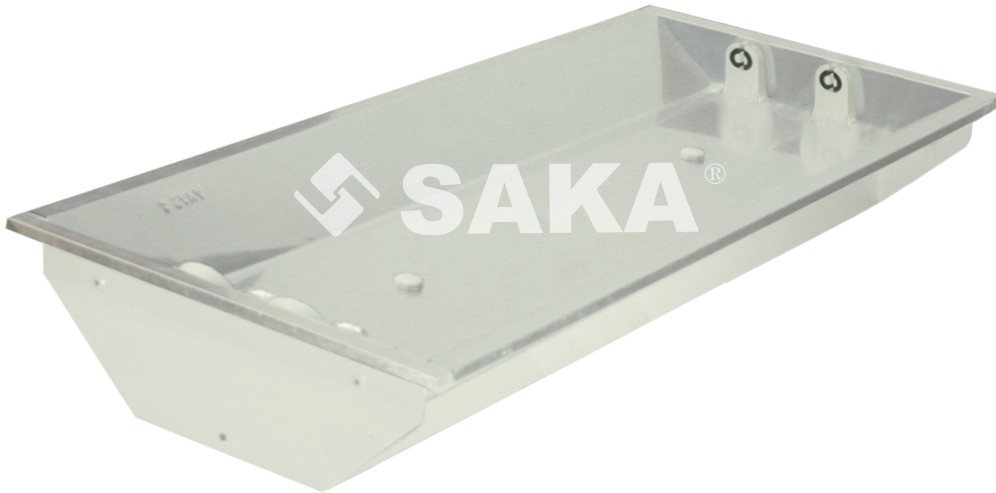

TKIB SAKA

Product Specification

- Lamp : TL LED PHILIPS / OSRAM / Samoris
TL-D 10W , 15W , 18W - 36W
- Gear : Electronic Ballast / Conventional Ballast
- Housing : Cold Rolled Steel
- Cover : Tempered Glass
- Finishing Procces : Phospating and Powder Coating

Light Distribution Curve

| TKIB SAKA | Dimension (mm) | | | | | |
|-----------|----------------|-----|------|------|-----|----|
| | W | W1 | L | L1 | H | H1 |
| 1 X 10 W | 210 | 184 | 406 | 380 | 102 | 95 |
| 1 X 15 W | 210 | 184 | 513 | 487 | 102 | 95 |
| 1 X 18 W | 210 | 184 | 666 | 640 | 102 | 95 |
| 2 X 18 W | 266 | 240 | 666 | 640 | 102 | 95 |
| 3 X 18 W | 351 | 325 | 666 | 640 | 102 | 95 |
| 4 X 18 W | 460 | 434 | 1276 | 640 | 102 | 95 |
| 1 X 36 W | 210 | 184 | 1276 | 1250 | 102 | 95 |
| 2 X 36 W | 266 | 240 | 1276 | 1250 | 102 | 95 |
| 3 X 36 W | 351 | 325 | 1276 | 1250 | 102 | 95 |
| 4 X 36 W | 460 | 434 | 1276 | 1250 | 102 | 95 |