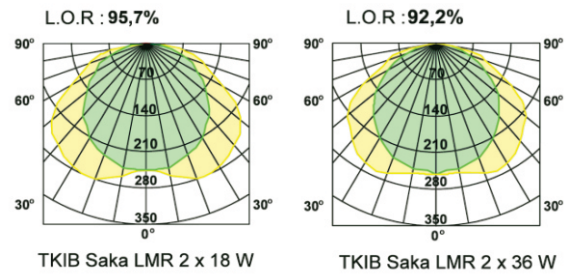

TKIB SAKA

Product Specification

- Lamp : TL LED PHILIPS / OSRAM / Samoris
TL-D 10W , 15W , 18W - 36W
- Gear : Electronic Ballast / Conventional Ballast
- Housing : Cold Rolled Steel
- Cover : Tempered Glass
- Finishing Procces : Phospating and Powder Coating

Light Distribution Curve

| TKIB SAKA | Dimension (mm) | | | | | |
|-----------|----------------|-----|------|------|-----|----|
| | W | W1 | L | L1 | H | H1 |
| 1 X 10 W | 210 | 184 | 406 | 380 | 102 | 95 |
| 1 X 15 W | 210 | 184 | 513 | 487 | 102 | 95 |
| 1 X 18 W | 210 | 184 | 666 | 640 | 102 | 95 |
| 2 X 18 W | 266 | 240 | 666 | 640 | 102 | 95 |
| 3 X 18 W | 351 | 325 | 666 | 640 | 102 | 95 |
| 4 X 18 W | 460 | 434 | 1276 | 640 | 102 | 95 |
| 1 X 36 W | 210 | 184 | 1276 | 1250 | 102 | 95 |
| 2 X 36 W | 266 | 240 | 1276 | 1250 | 102 | 95 |
| 3 X 36 W | 351 | 325 | 1276 | 1250 | 102 | 95 |
| 4 X 36 W | 460 | 434 | 1276 | 1250 | 102 | 95 |