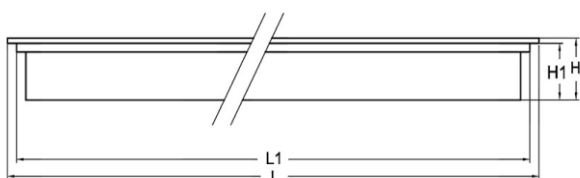

TBI RS

Product Specification

- Lamp : TL LED PHILIPS / OSRAM / Samoris
TL-D 36W
- Gear : Electronic Ballast / Conventional Ballast
- Housing : Cold Rolled Steel
- Cover : Tempered Glass
- Finishing Procces : Phospating and Powder Coating

Type T8	Dimension (mm)					
	W	W1	L	L1	H	H1
2 X 36 W	350	268	1378	1307	120	115

PT. SAKA AGUNG KARYA ABADI