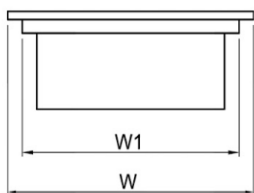

TBI RS

Product Specification

- Lamp : TL LED PHILIPS / OSRAM / Samoris
TL-D 36W
- Gear : Electronic Ballast / Conventional Ballast
- Housing : Cold Rolled Steel
- Cover : Tempered Glass
- Finishing Procces : Phospating and Powder Coating

Type T8	Dimension (mm)					
	W	W1	L	L1	H	H1
2 X 36 W	350	268	1378	1307	120	115

PT. SAKA AGUNG KARYA ABADI