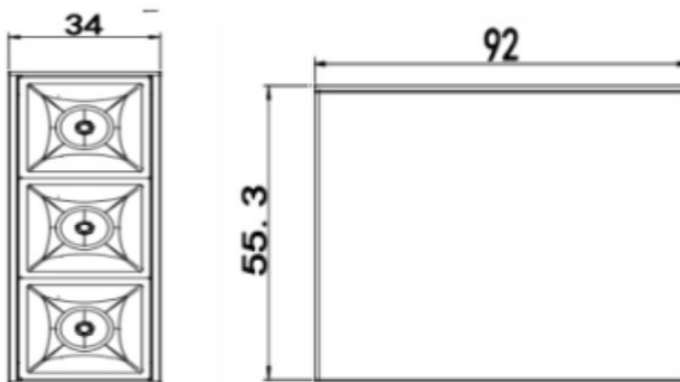

LED Series - SURFACE DOWNLIGHT

IP
20

Product Specification

Model	: Star003
Lamp	: OSRAM / Samsung / Cree
Driver	: Remoted
Input Voltage	: 24V
Beam Angel	: 12D / 34D / 48D
Color Temperature	: 3000K, 4000K, 5000K
Material	: Die-casting Aluminium
Colour	: Sand White, Sand Black

Type	Power (W)	CRI (Ra)	Dimension (mm)		
			W	D	H
Star003	1*3	>80	340	920	553