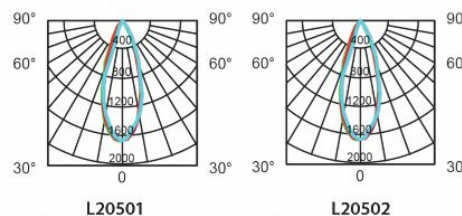

## Product Specification

Lamp	: PHILIPS
Driver	: Remoted
Input Voltage	: 30 - 40 V
Beam Angel	: 36°
Color Temperature	: 2700K, 3000K, 4000K, 5000K
Material	: Aluminium Alloys
Colour	: Sand White, Sand Black

## Light Distribution Curve

Type	Power (W)	CRI (Ra)	Dimension (mm)			Hole Cut (mm)
			W	W1	H	
L 20501	8	>80	110	110	55	85
L 20502	2 * 8	>80	110	198	55	L175 x W85