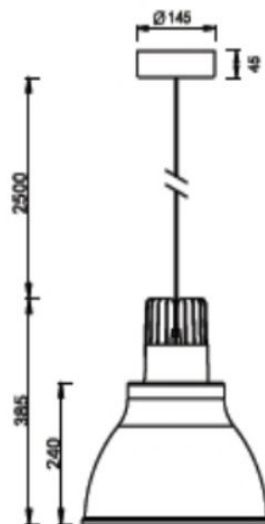

LED Series - PENDANT LAMP

Product Specification

Model	: L70320
Lamp	: Philips/Cree/Citizen/Bridgelux/Osram
Driver	: Built-in
Input Voltage	: 100V-240V 50/60Hz
Beam Angle	: 15D/24D/36D
Color Temperature	: 3000K, 4000K, 5000K
Material	: Aluminium
Colour	: Sand White, Sand Black

Type	Power (W)	CRI (Ra)
L70320	50	>80