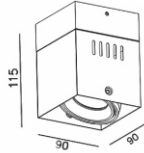

LED Surface Spot Downlight *FC Series*

IP 20

FC 2001 W

Product Specification

Type	: FC 2001 W
Lamp	: Master LED
Beam Angel	: 20° / 30°
Material	: Die Casting Aluminium
Finishing Procces	: Powder Coating

Dimension (mm)

Ceiling Light *SK-SR*

IP 20

Circle

Square

Product Specification

Lamp	: TL-E 22W/54-765
Housing	: Mild Steel
Finishing	: Powder Coating
Cover	: High Quality Acrylic
Can Use Battery	

Dimension (mm)

Circle