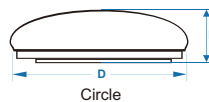

Ceiling Light *SK-SR*

IP 20

Circle

Square

Product Specification

Lamp	: TL-E 22W/54-765
Housing	: Mild Steel
Finishing	: Powder Coating
Cover	: High Quality Acrylic
Can Use Battery	

Dimension (mm)

Circle