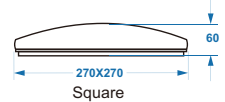

Ceiling Light *SK-SR*

IP 20

Circle

Square

Product Specification

Lamp	: TL-E 22W/54-765
Housing	: Mild Steel
Finishing	: Powder Coating
Cover	: High Quality Acrylic
Can Use Battery	

Dimension (mm)

Circle