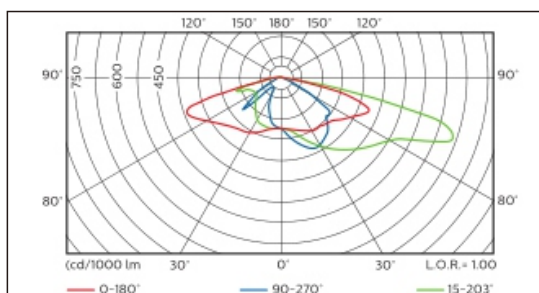

Luminaire Specification

Housing Material	: Die-Cast Aluminium
Ingress Protection	: IP 65

Compliance Standart

LED	: Philips
Driver	: Philips

Aplication

Main Road , City Road

Light Distribution Curve

Dimension (mm)