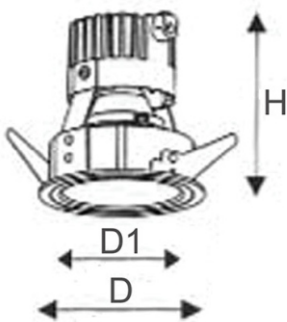

## Product Specification

- Model : SK-DLH-082 , SK-DLH-083 , SK-DLH-084
- Lamp : Halogen , LED MR16 (GU5.3 ) PHILIPS
- Housing : Deep Draw Aluminium
- Finishing : Powder Coating

Type	Dimension (mm)		
	D1	D	H
SK - DLH - 082	100	108	124
SK - DLH - 083	100	108	118
SK - DLH - 084	100	108	124